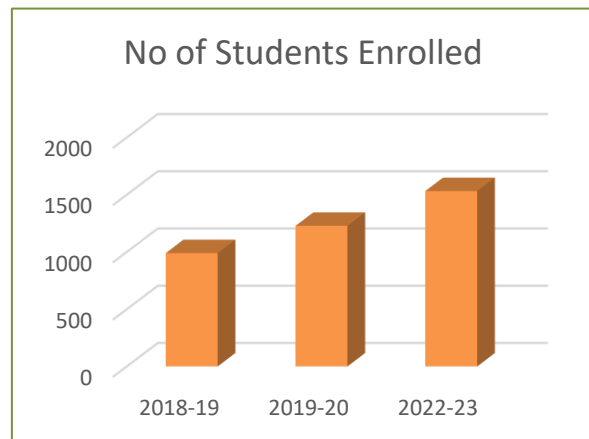

1. Summary of Certificate/Value added courses offered (2018-19 to 2022-23)

Sl. No.	Name of the Course	Duration (in hours)	No of Students Enrolled	Academic Session
1	Karate Do Excellence	30	30	2022-23
2	Business English	30	500	
3	Computer Accounting (Excel, Tally Prime)	30	1002	
Total			1532	
4	Communicative English	30	630	2019-20
5	MS Office (Word, Excel, Power Point)	30	598	
Total			1228	
6	Spoken English	30	420	2018-19
7	PC Application	30	570	
Total			990	