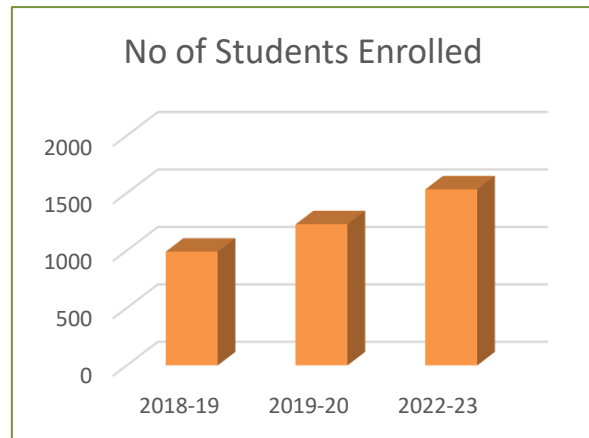

## 1. Summary of Certificate/Value added and other similar courses 2018-19 to 2022-23

Sl. No.	Academic Year	No of Courses Offered	No of Students Enrolled	No of Students Completed
1	2022-23	3	1532	1469
2	2019-20	2	1228	998
4	2018-19	2	990	885
<b>Total</b>		<b>7</b>	<b>3750</b>	<b>3352</b>