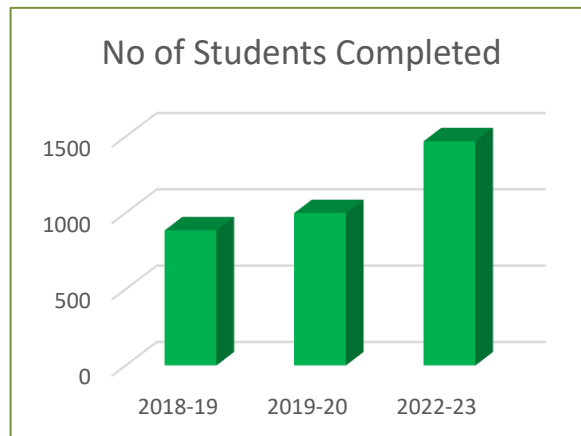

## 1. Summary of Certificate/Value added and other similar courses 2018-19 to 2022-23

Sl. No.	Academic Year	No of Courses Offered	No of Students Enrolled	No of Students Completed
1	2022-23	3	1532	1469
2	2019-20	2	1228	998
4	2018-19	2	990	885
<b>Total</b>		<b>7</b>	<b>3750</b>	<b>3352</b>