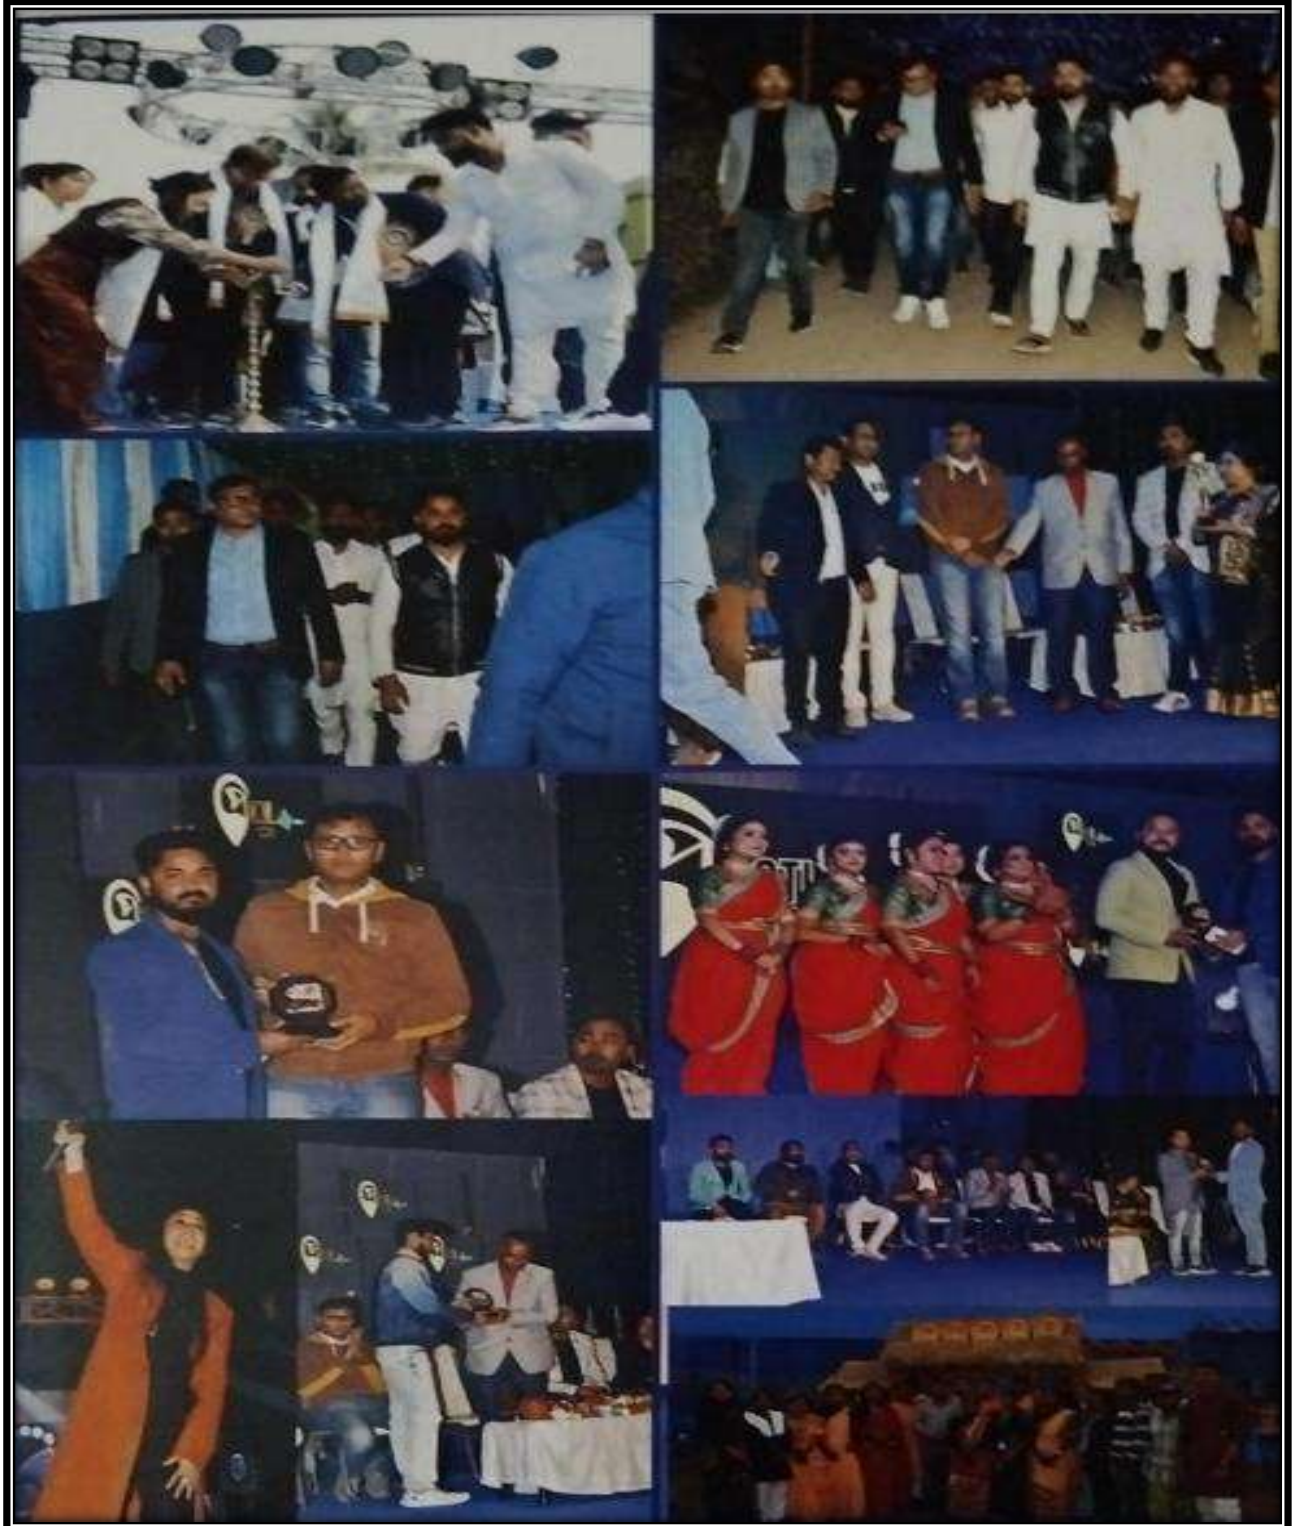

STUDENT WEEK CELEBRATION

Chandan

Principal
Raiganj Surendranath Mahavidyalaya
Raiganj, U/D

Raiganj Surendranath Mahavidyalaya

Sudarshanpur, Raiganj, Uttar Dinajpur
(Affiliated to University of Gour Banga)
Recognized by UGC U/S 2(f) & 12(B)
NAAC accredited College with "B+" Grade