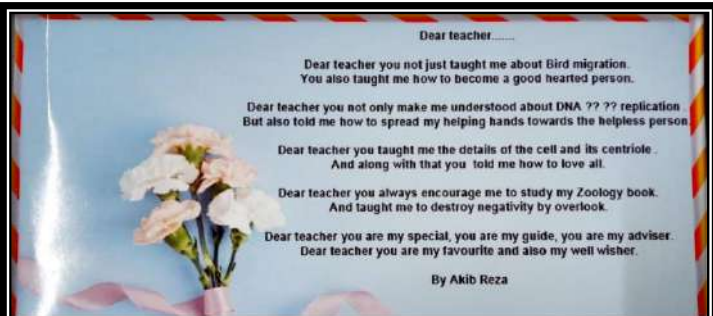

Raiganj Surendranath Mahavidyalaya

Sudarshanpur, Raiganj, Uttar Dinajpur
(Affiliated to University of Gour Banga)
Recognized by UGC U/S 2(f) & 12(B)
NAAC accredited College with "B+" Grade

Chandan
Principal
Raiganj Surendranath Mahavidyalaya
Raiganj, U/D