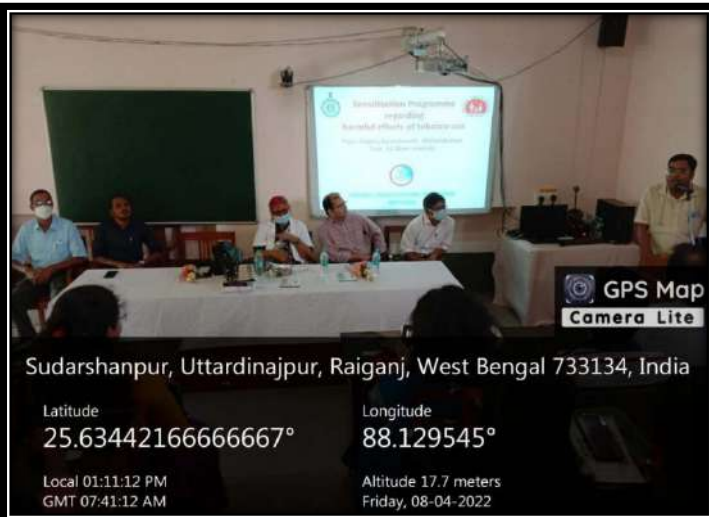

Raiganj Surendranath Mahavidyalaya

Sudarshanpur, Raiganj, Uttar Dinajpur
(Affiliated to University of Gour Banga)
Recognized by UGC U/S 2(f) & 12(B)
NAAC accredited College with "B⁺" Grade

Chandan
Principal
Raiganj Surendranath Mahavidyalaya
Raiganj, U/D